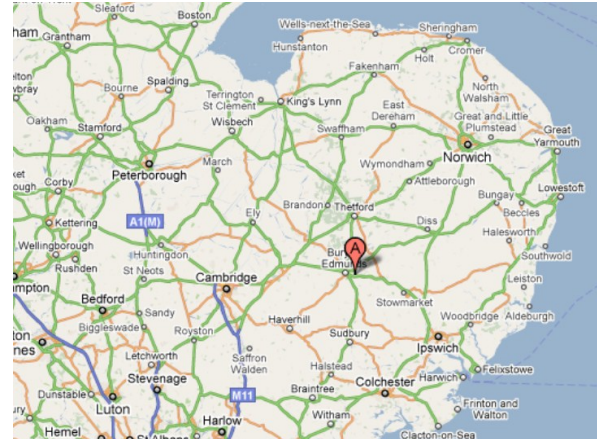

Db Conference Rooms - Directions

Contact details

Db Conference Rooms

Kempson Way

Bury St Edmunds,
Suffolk, IP32 7AR

Telephone: 01284 829788

Fax: 01284 723309

www.db-conferencerooms.co.uk

enquiries@db-conferencerooms.co.uk

How to find us

We are on the Suffolk Business Park in the Moreton Hall area of Bury St Edmunds.

From the A14: (Junction 44 - Bury East exit) proceed north up **Bedingfield Way** (1) and the small Homebase roundabout (2) and finally take the last exit, marked **Kempson Way/ Suffolk Business Park**, at the John Banks roundabout (3).

From Diss: Turn left at the mini roundabout going under the railway bridge and heading towards the Moreton Hall area of Bury St Edmunds. Go straight over the lights and over 2 roundabouts. At the 3rd roundabout you will see **John Banks Honda**.

We are on the left down Kempson Way towards the end of the road. Look for a large silver sign marked **Denny Bros Group of Companies**.

Visitor parking is available to the left and right of the building.