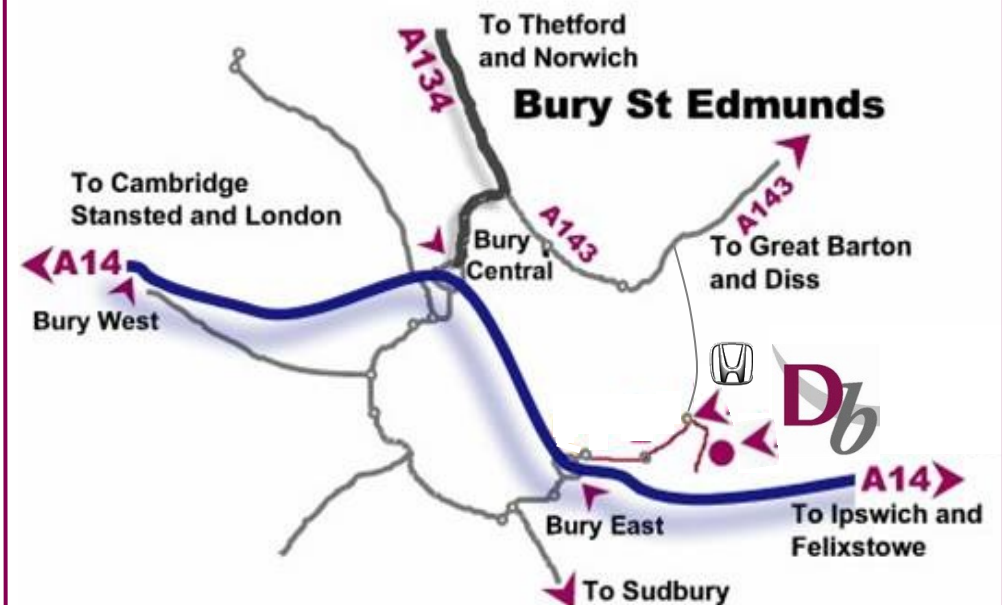

## How to find us

We are on the Suffolk Business Park in the Moreton Hall area of Bury St Edmunds.

**From the A14:** (Junction 44 - Bury East exit) proceed north up **Bedingfield Way** (1) and the small Homebase roundabout (2) and finally take the last exit, marked **Kempson Way/ Suffolk Business Park**, at the John Banks roundabout (3).

**From Diss:** Turn left at the mini roundabout going under the railway bridge and heading towards the Moreton Hall area of Bury St Edmunds. Go straight over the lights and over 2 roundabouts. At the 3rd roundabout you will see **John Banks Honda**.

Latitude = 52.2390, Longitude = 0.7515 Lat = 52 degrees.  
14.3 minutes North Long = 0 degrees, 45.1 minutes East.